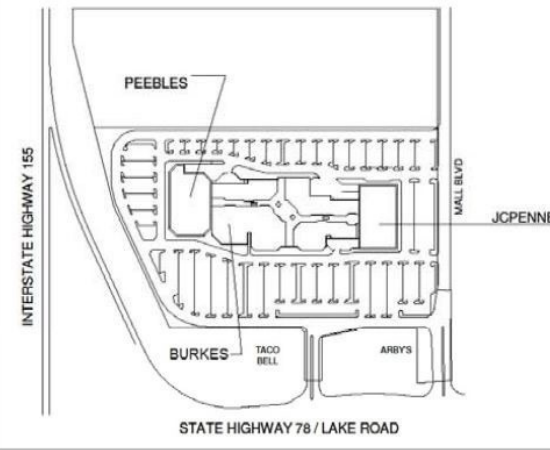

planet fitness

38,010 SF

BURKE'S Outlet
19,244 SF

maurices

Applebee's

verizon

WHATS HOT

GAME ROOM

claire's

GNC

CAIO

JO-ANN
fabrics and crafts

14,557 SF

AVAILABLE
2800 SF

DIVINE SALON

SPORTS additions

33,796 SF

KEY PLAN

Leasing Plan

1" = 20'-0"

LEASING PLAN

PROJECT NO 2009-01

DYERSBURG MALL

Action Properties LLC

DYERSBURG MALL

DYERSBURG TENNESSEE

TOTAL MALL 162,156 sf